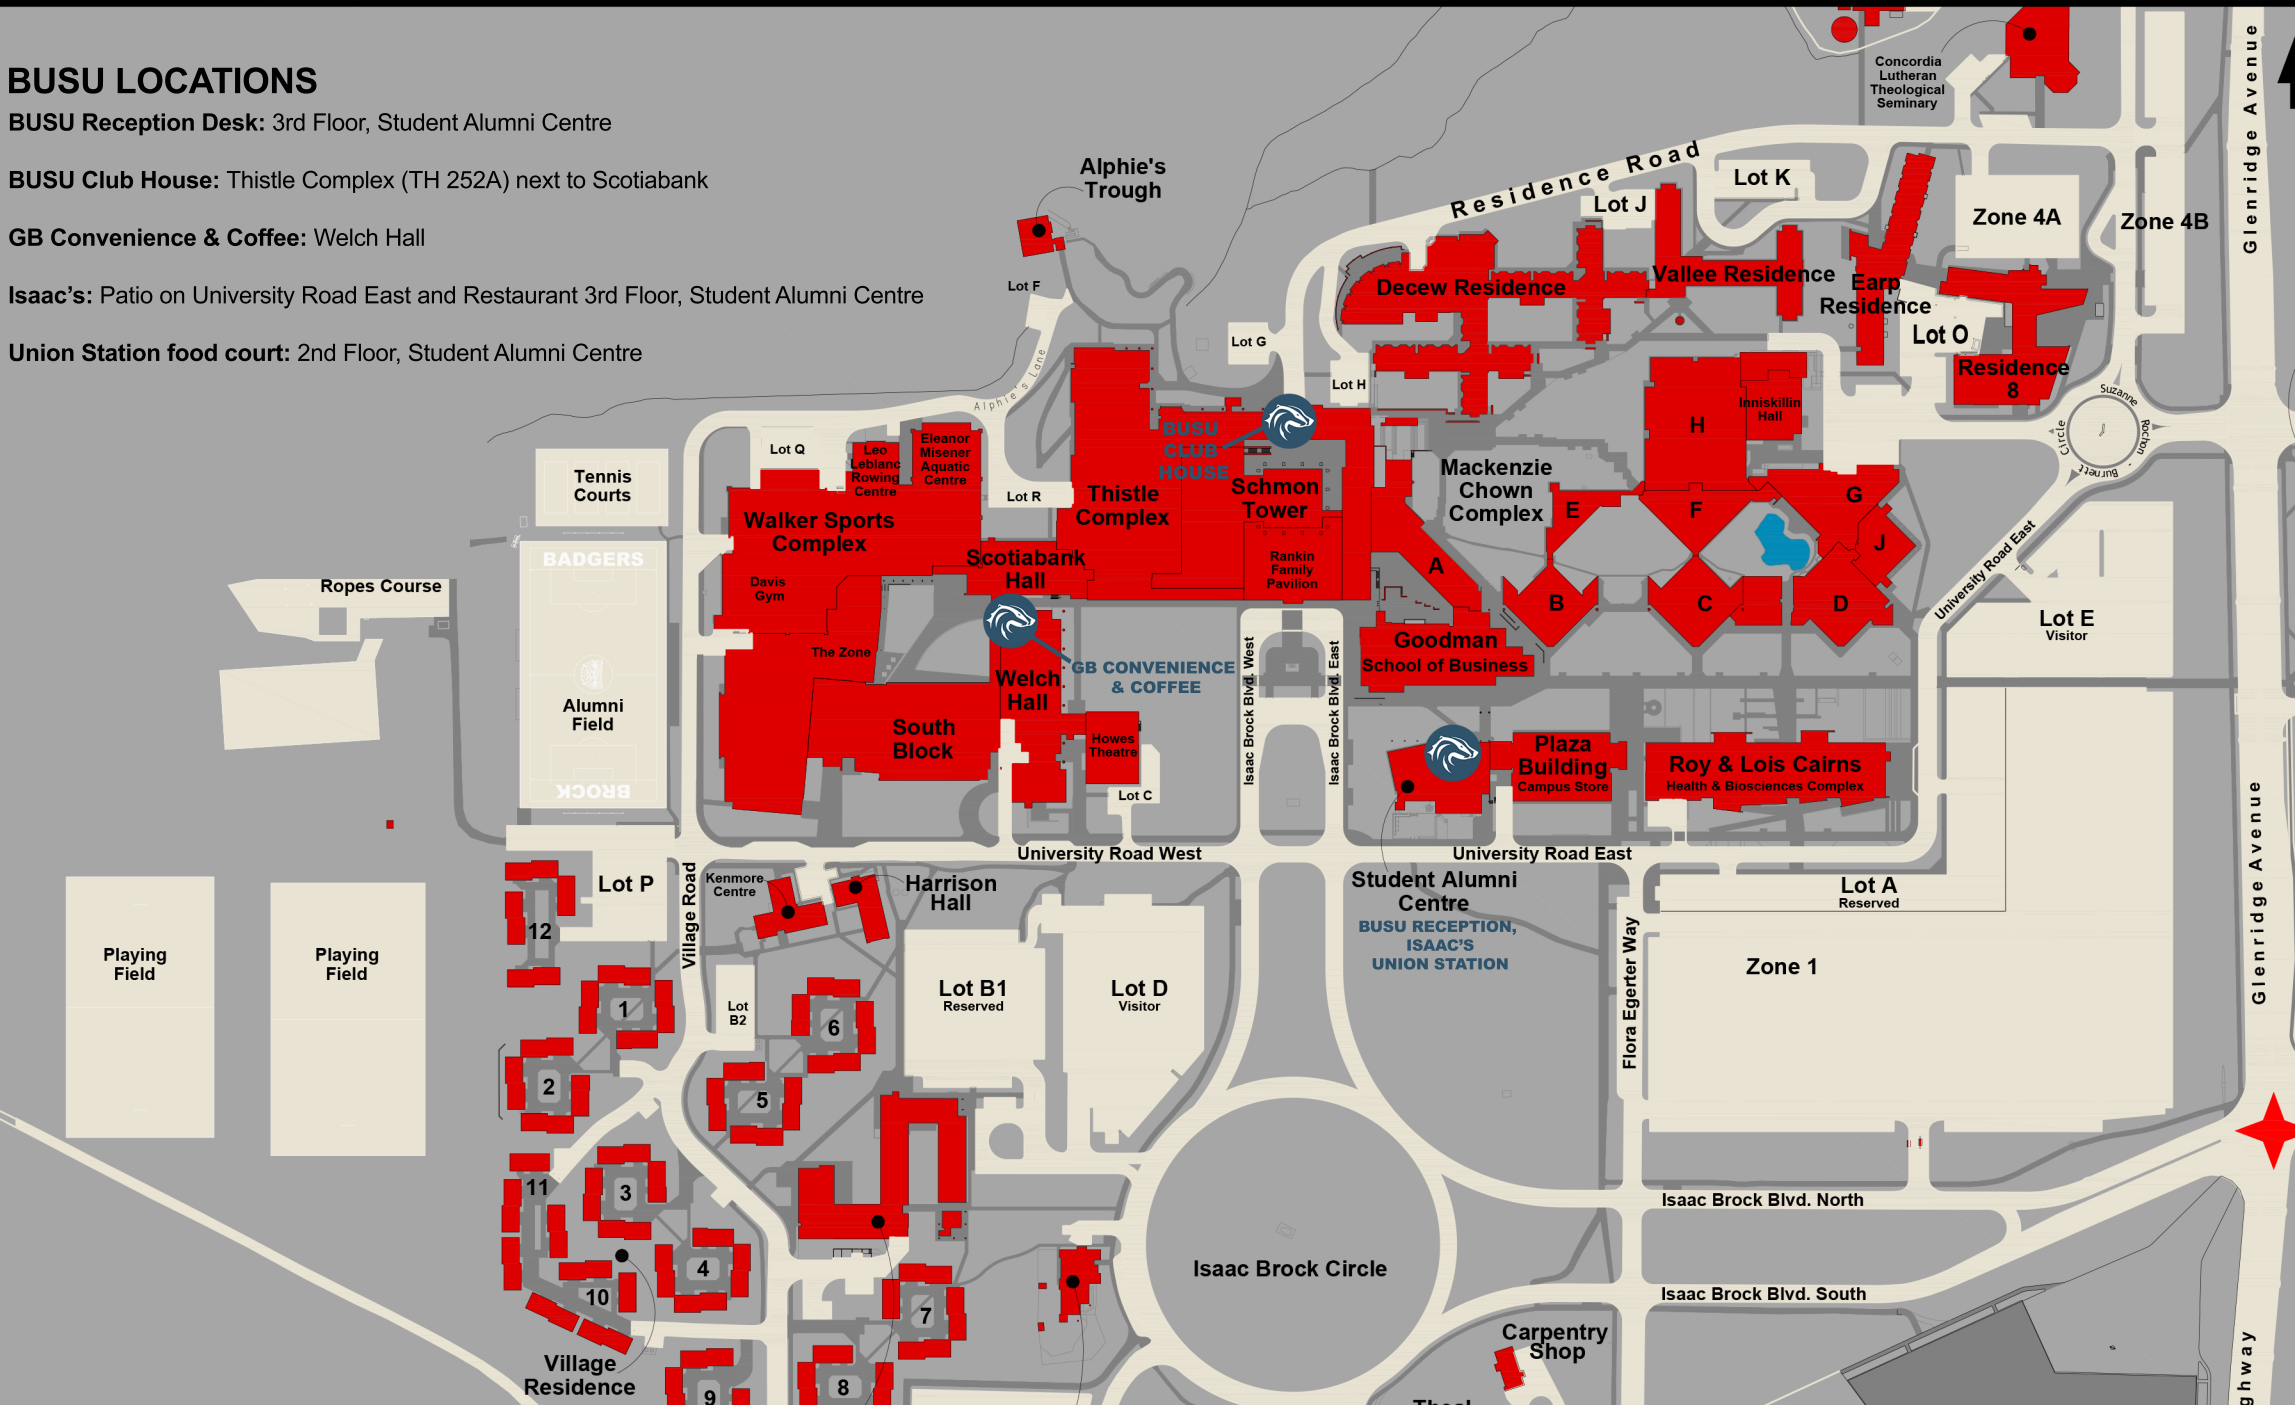

BUSU LOCATIONS

BUSU Reception Desk: 3rd Floor, Student Alumni Centre

BUSU Club House: Thistle Complex (TH 252A) next to Scotiabank

GB Convenience & Coffee: Welch Hall

Isaac's: Patio on University Road East and Restaurant 3rd Floor, Student Alumni Centre

Union Station food court: 2nd Floor, Student Alumni Centre

Tennis Courts

BADGERS

Alumni Field

BROCK

Playing Field

Playing Field

Concordia Lutheran Theological Seminary

Rankin Family Pavilion

Goodman School of Business

Plaza Building
Campus Store

Roy & Lois Cairns
Health & Biosciences Complex

Lot E
Visitor

University Road East

Ropes Course

Lot P

Kenmore Centre

Harrison Hall

Lot B1
Reserved

Lot D
Visitor

Student Alumni Centre
BUSU RECEPTION,
ISAAC'S
UNION STATION

Lot A
Reserved

Zone 1

Flora Eggerter Way